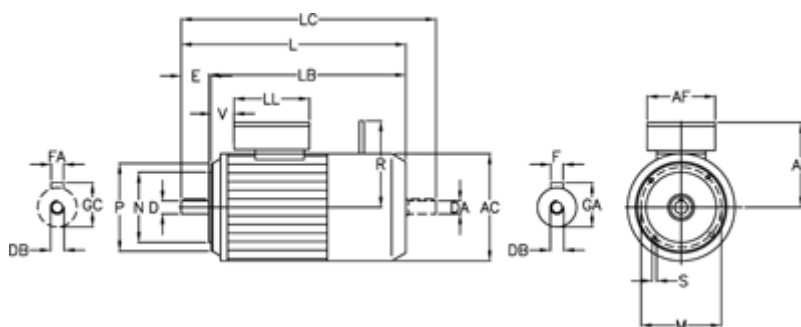

Data Sheet

Article number: 25025415406751

Description: Bonfiglioli brake motor BE71A-4-FD3.5 0.25KW
1400 rpm 3x230/400v 50HZ IE2 DC brake IP55 3.5 B14R stainless steel

Measures

A/F = 98	EA = 30	LL = 133
AC = 138	F = 5	M = 85
AD = 132	FA = 5	N = 70
D = 14	GA = 16.0	P = 105
DA = 14	GC = 16.0	R = 103
DB = M5	L = 310	S = M6
DB1 = M5	LB = 280	T = 2.5
E = 30	LC = 342	V = 25